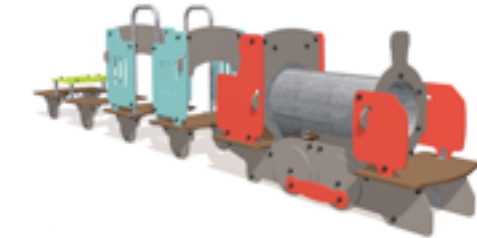

Rutherford Reserve Playground

Springy animal

Bike/scooter track around playground edge

Train unit

Spinner

Fort type structure with senior and junior activities combined in the module

Swings - basket, two toddlers and two senior strap seats

Rotating Net Structure

Images

1- Fort Module

2- Spinner

3- Train unit

4- Rotating Net

5- Swings

6- Springy animal