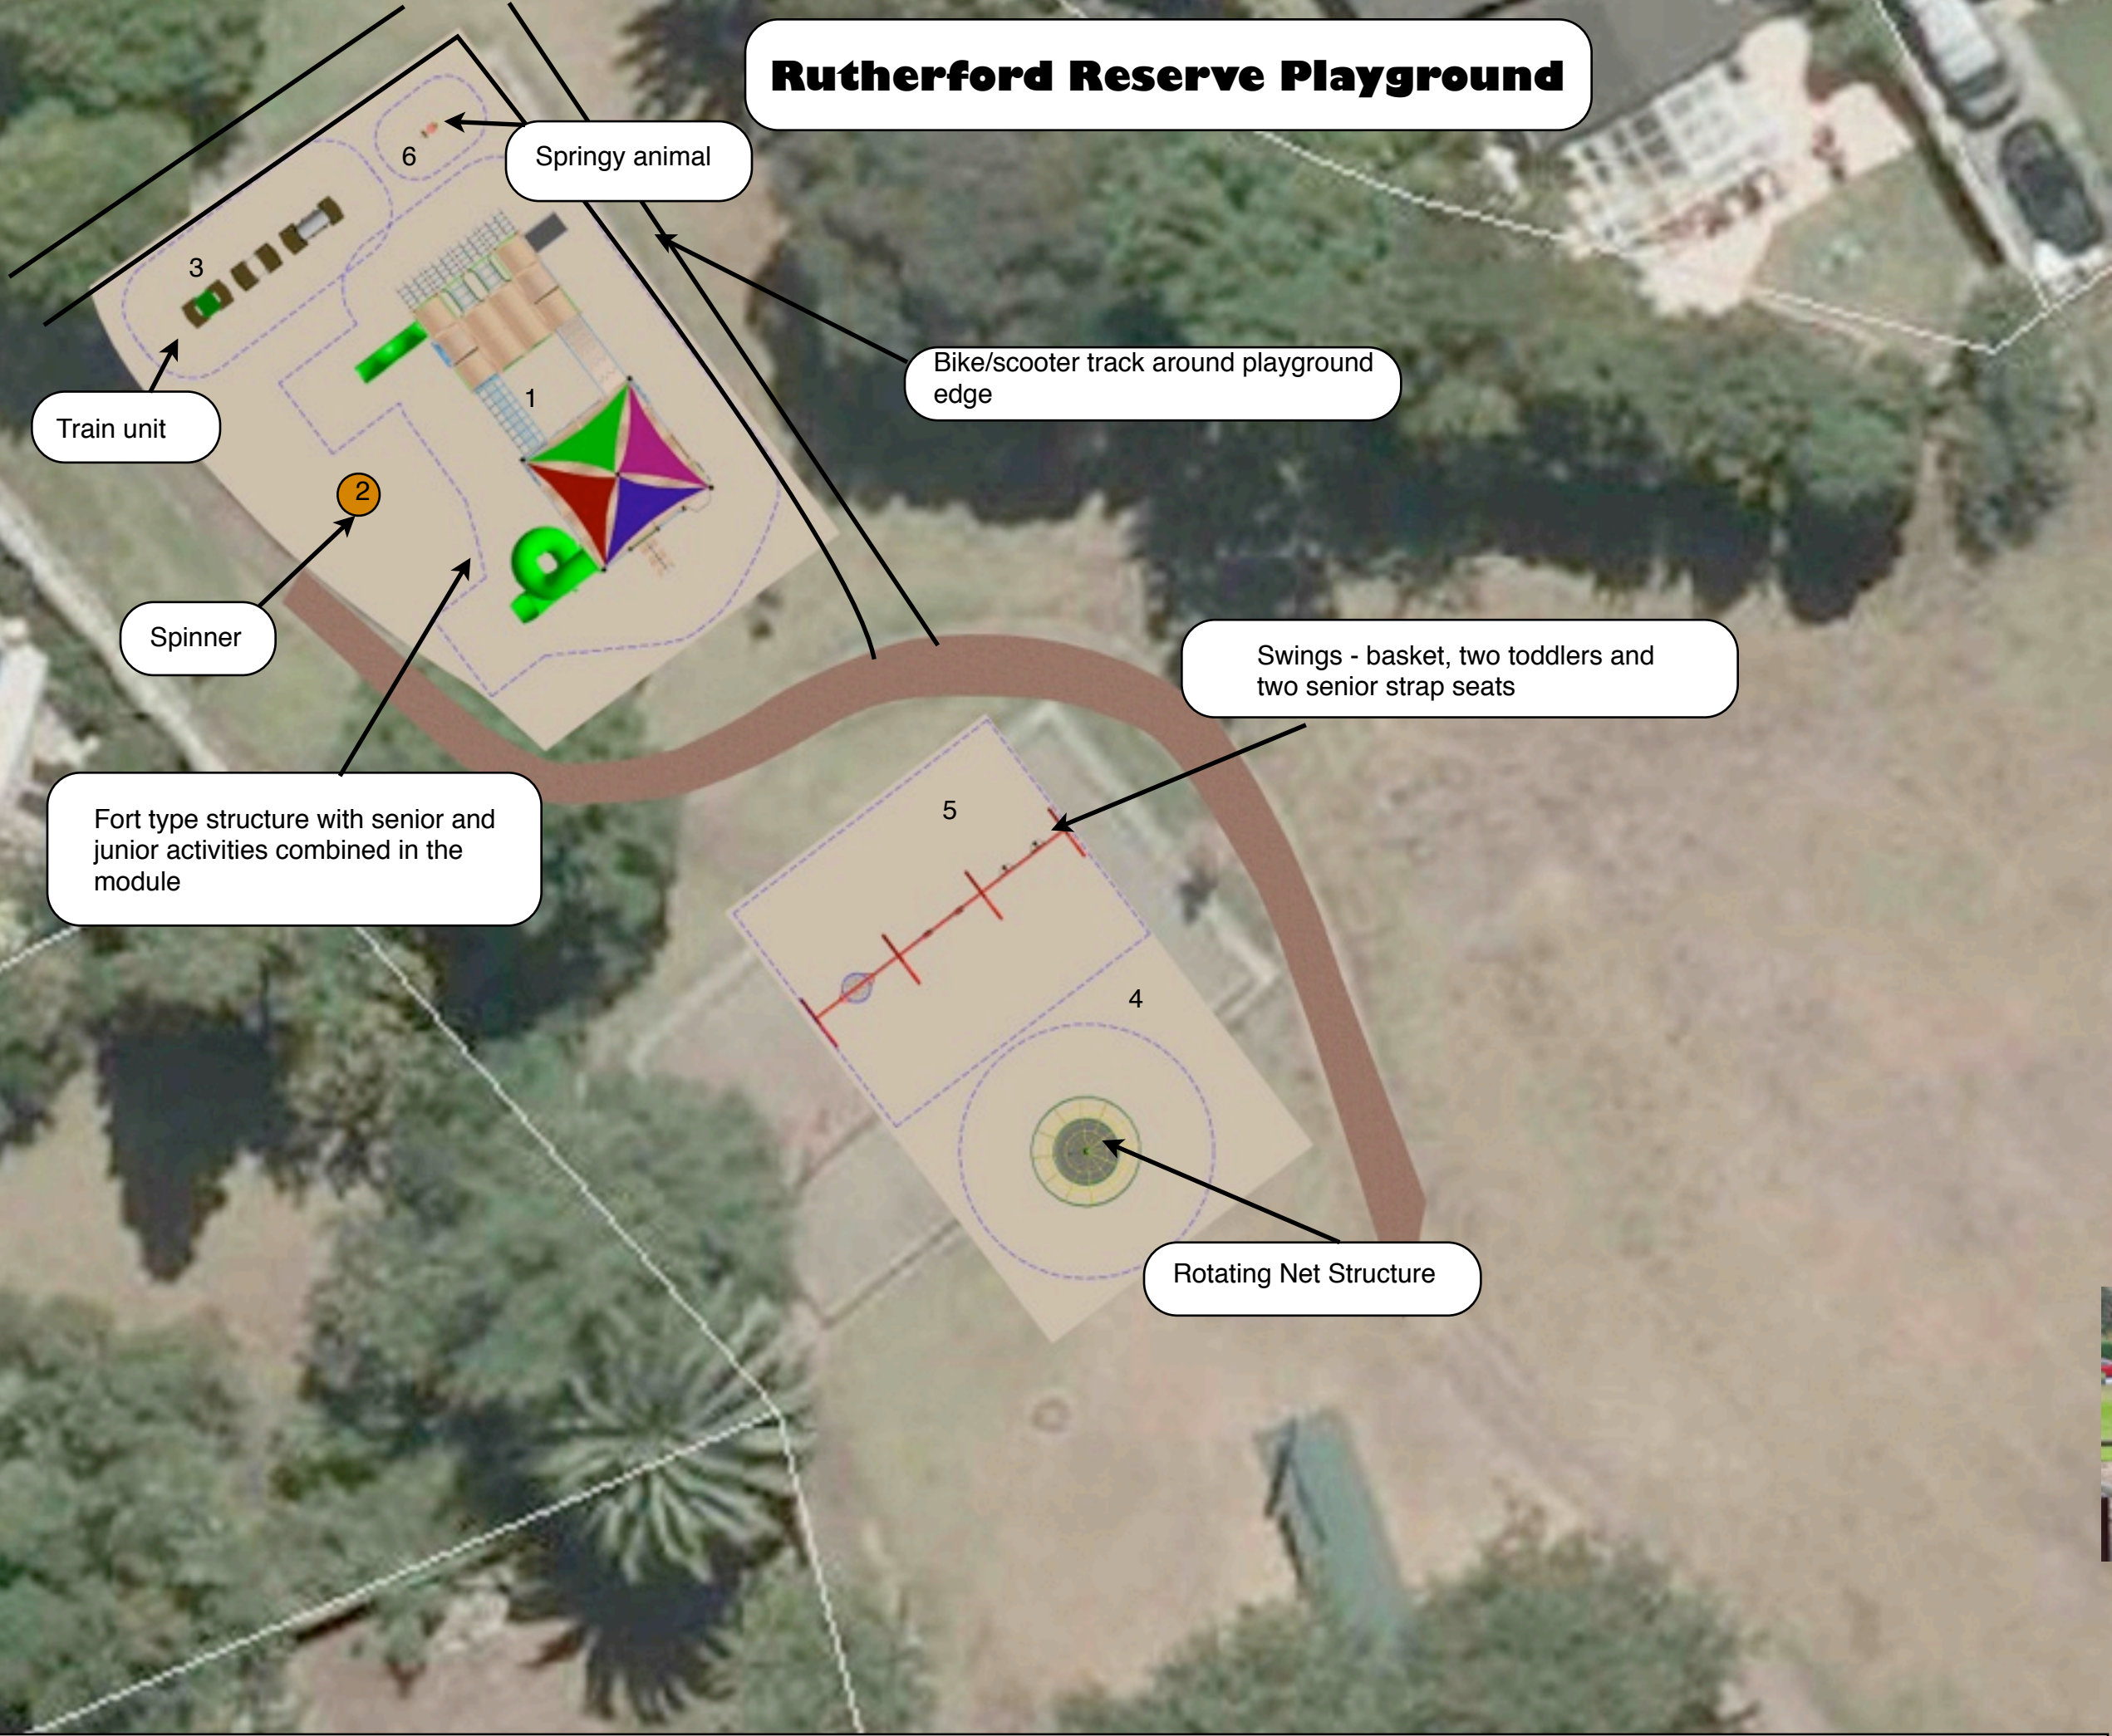

Rutherford Reserve Playground

Springy animal

Bike/scooter track around playground edge

Train unit

Spinner

Fort type structure with senior and junior activities combined in the module

Swings - basket, two toddlers and two senior strap seats

Rotating Net Structure

Images

1- Fort Module

2- Spinner

3- Train unit

4- Rotating Net

5- Swings

6- Springy animal